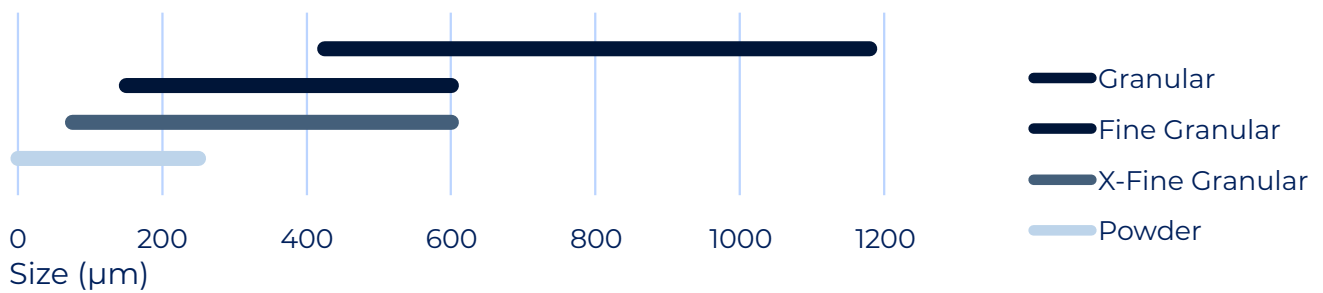

CITRATES

Trisodium citrate dihydrate

Variant	Mesh	Particle size (μm)	Packaging (kg)
Granular	max. 5% on 16 max. 10% through 40	max. 5% > 1180 max. 10% < 425	25, 1000
Fine Granular	max. 5% on 30 max. 5% through 100	max. 5% > 600 max. 5% < 150	15, 25
X-Fine Granular	max. 5% on 30 max. 30% through 200	max. 5% > 600 max. 30% < 75	15, 25
Powder	max. 5% on 60 min. 65% through 200	max. 5% > 250 min. 65% < 75	25