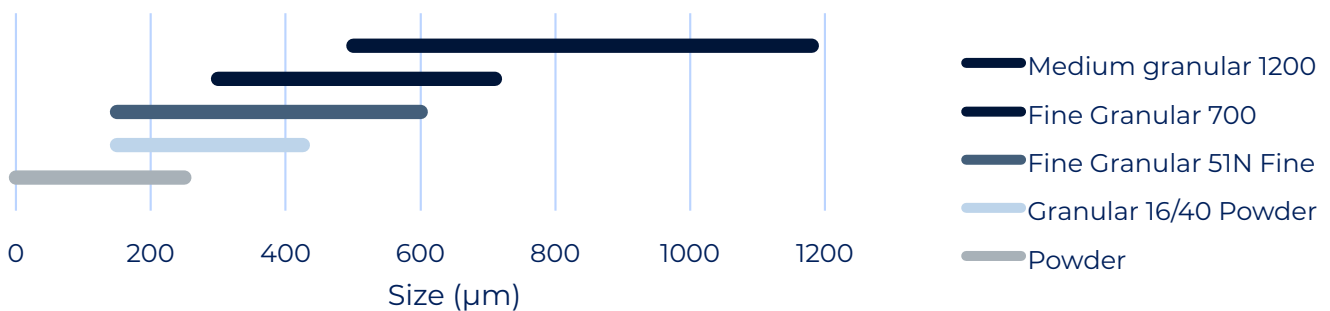

CITRIC ACIDS

Citric acid anhydrous

Variant	Mesh	Particle size (μm)	Packaging (kg)
Medium Granular 1200	max. 5% on 16 max. 10% through 35	max. 5% > 1180 max. 10% < 500	15, 25, 1000, bulk
Fine Granular 51N	max. 5% on 30 max. 5% through 100	max. 5% > 600 max. 5% < 150	15, 25, 1000, bulk
Fine Granular 700	max. 5% on 25 max. 5% through 50	max. 5% > 710 max. 5% < 300	25, 1000
Fine Granular 16/40	max. 5% on 40 max. 5% through 100	max. 5% > 425 max. 5% < 150	25, 1000
Powder	max. 5% on 60 min. 65% through 200	max. 5% > 250 min. 65% < 75	25

CITRIC ACIDS

Citric acid monohydrate

Variant	Mesh	Particle size (μm)	Packaging (kg)
Granular	max. 5% on 5 max. 10% through 30	max. 5% > 4000 max. 10% < 600	25, 1000
Fine Granular	max. 5% on 20 max. 5% through 100	max. 5% > 850 max. 5% < 150	15, 25, 900