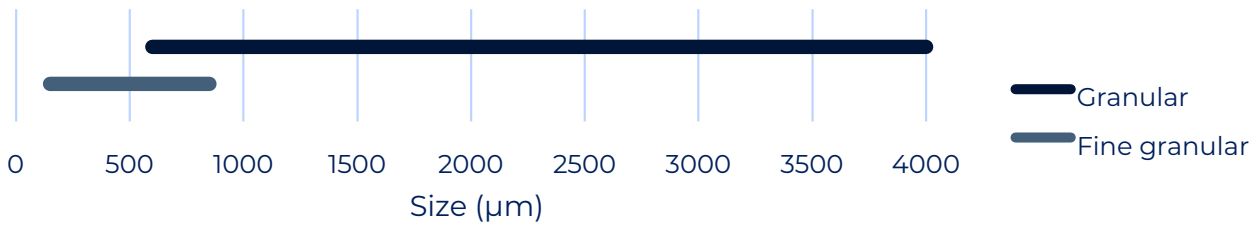

CITRIC ACIDS

Citric acid monohydrate

Variant	Mesh	Particle size (μm)	Packaging (kg)
Granular	max. 5% on 5 max. 10% through 30	max. 5% > 4000 max. 10% < 600	25, 1000
Fine Granular	max. 5% on 20 max. 5% through 100	max. 5% > 850 max. 5% < 150	15, 25, 900